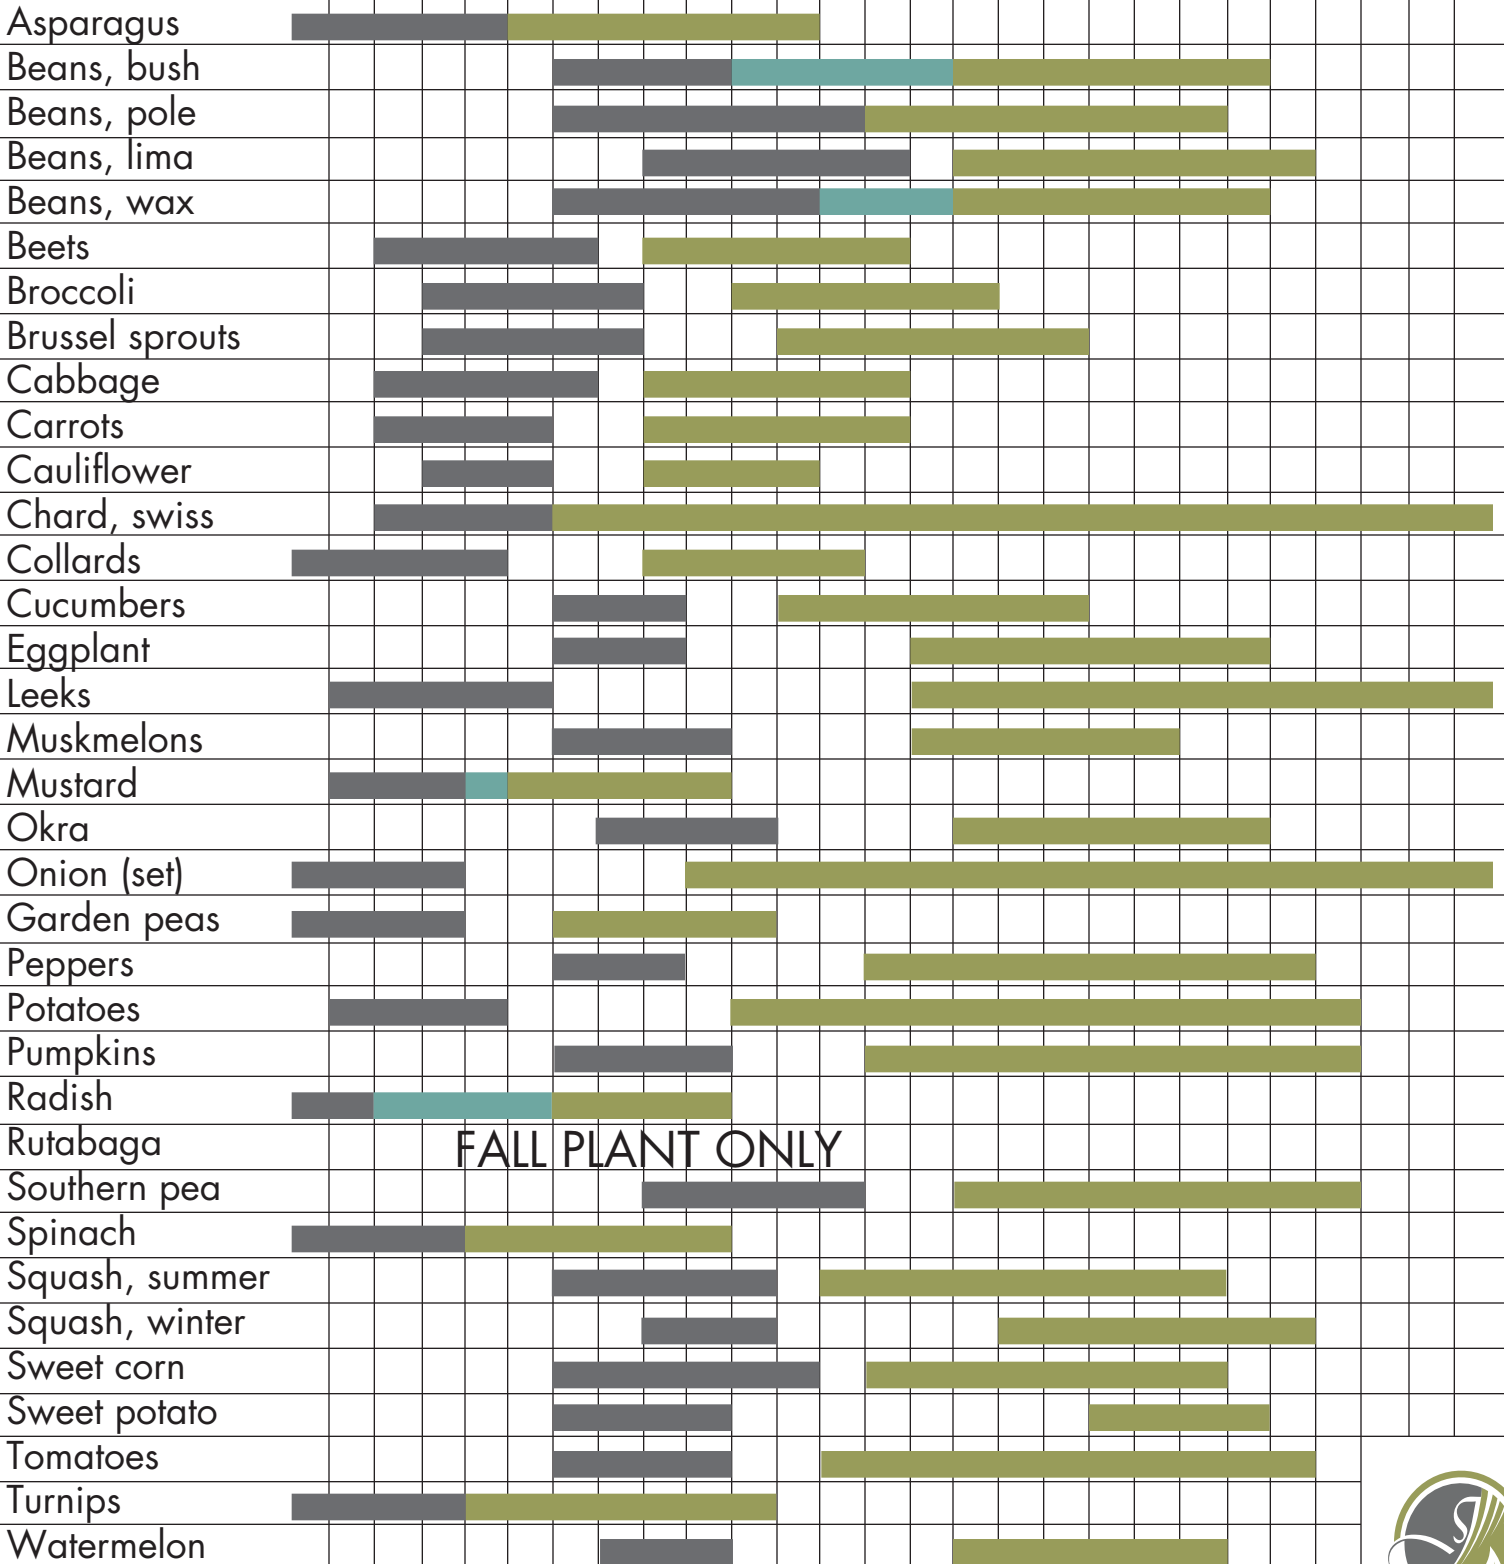

SPRING VEGETABLE PLANTING DATES

*Column 0 is average last frost for DC

200 November 1
 190 October 22
 180 October 12
 170 October 2
 160 September 22
 150 September 12
 140 September 2
 130 August 23
 120 August 13
 110 August 3
 100 July 24
 90 July 14
 80 July 4
 70 June 24
 60 June 14
 50 June 4
 40 May 25
 30 May 15
 20 May 5
 10 April 25
 0 April 15
 10 April 5
 20 March 26
 30 March 16
 40 March 6
 50 February 24
 60 February 14

Planting Period Plant and Harvest Harvest Period