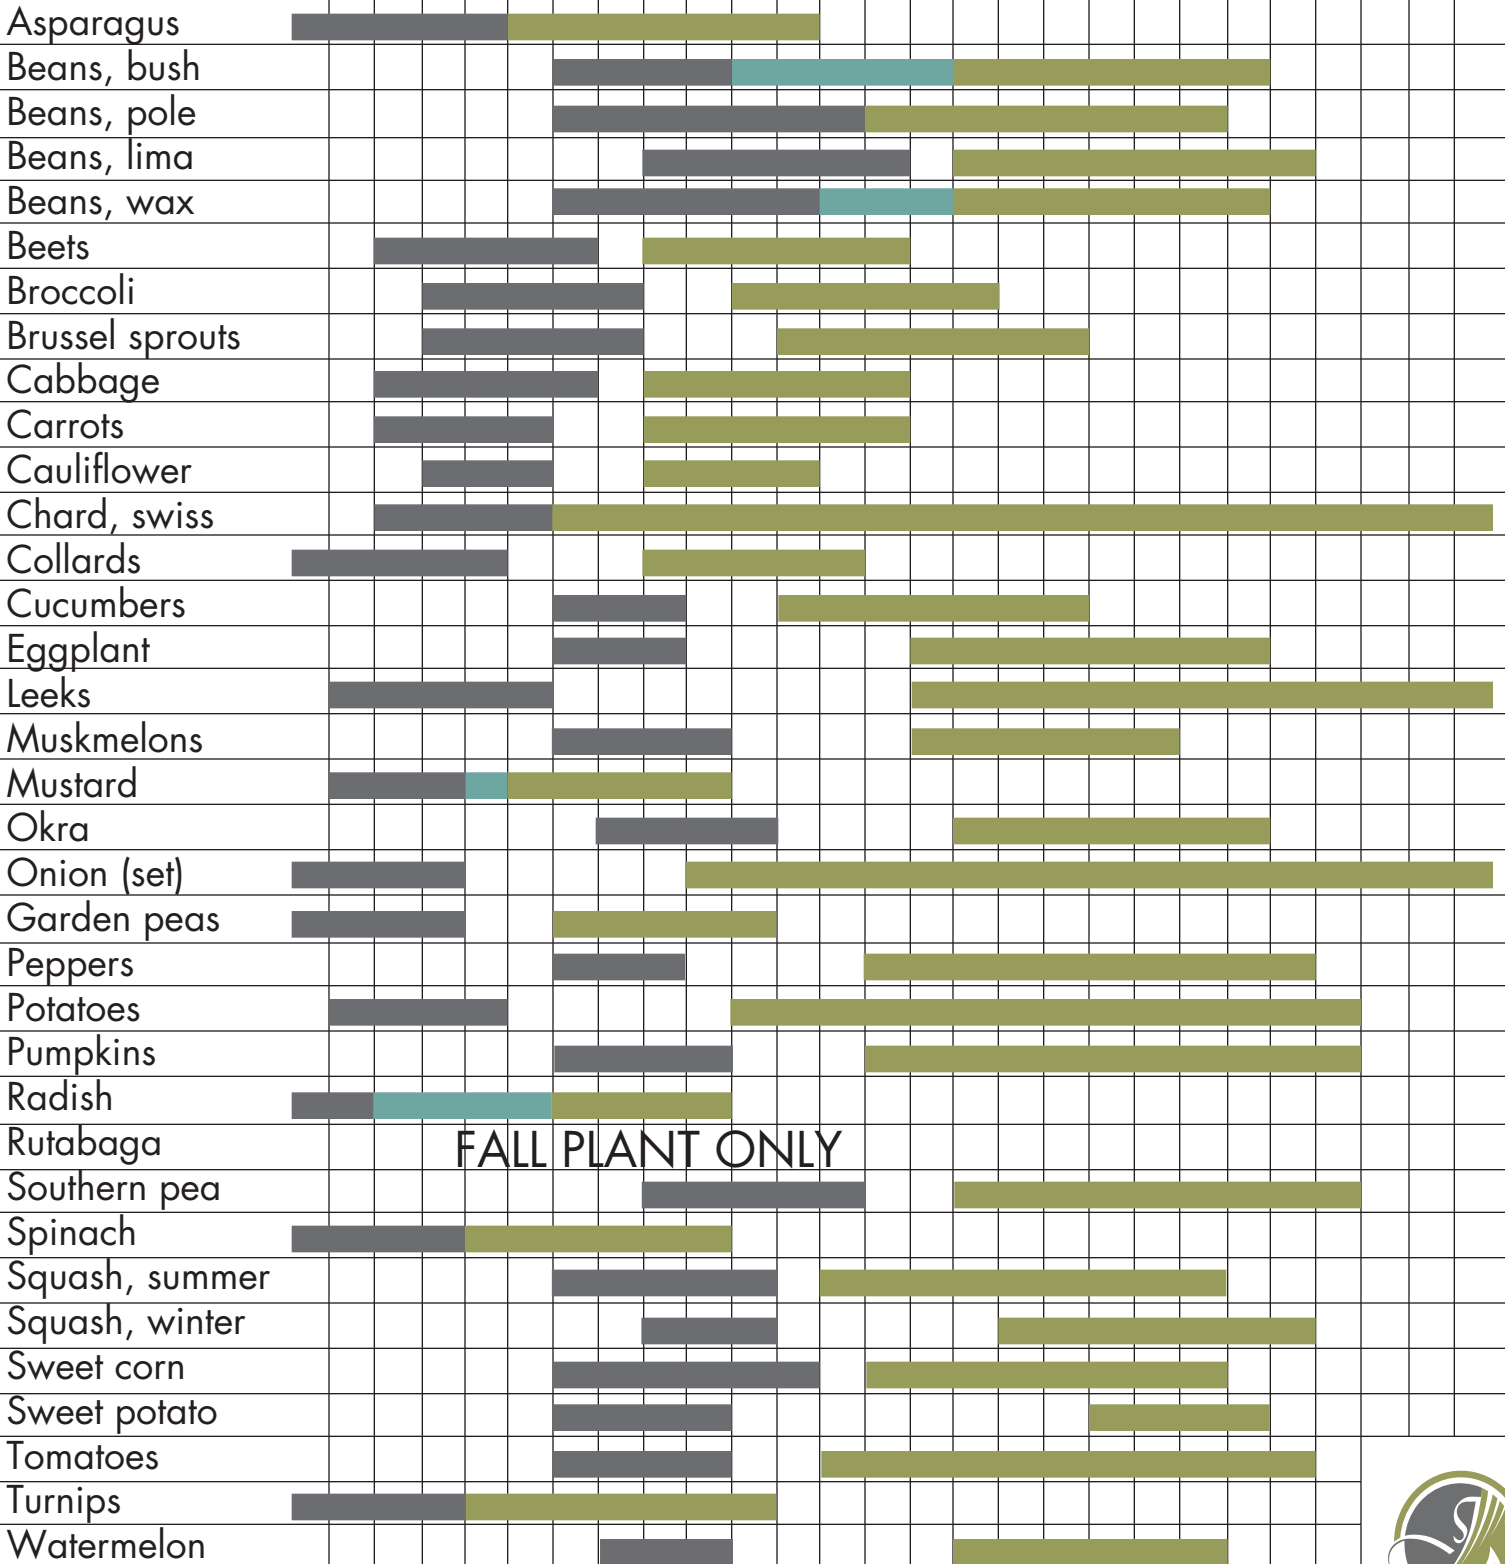

SPRING VEGETABLE PLANTING DATES

*Column 0 is average last frost for Kensington

200 November 15
 190 November 5
 180 October 26
 170 October 16
 160 October 6
 150 September 26
 140 September 16
 130 September 6
 120 August 27
 110 August 17
 100 August 7
 90 July 28
 80 July 18
 70 July 8
 60 June 28
 50 June 18
 40 June 8
 30 May 29
 20 May 19
 10 May 9
 0 April 29
 10 April 19
 20 April 9
 30 March 30
 40 March 20
 50 March 10
 60 February 28

Planting Period Plant and Harvest Harvest Period