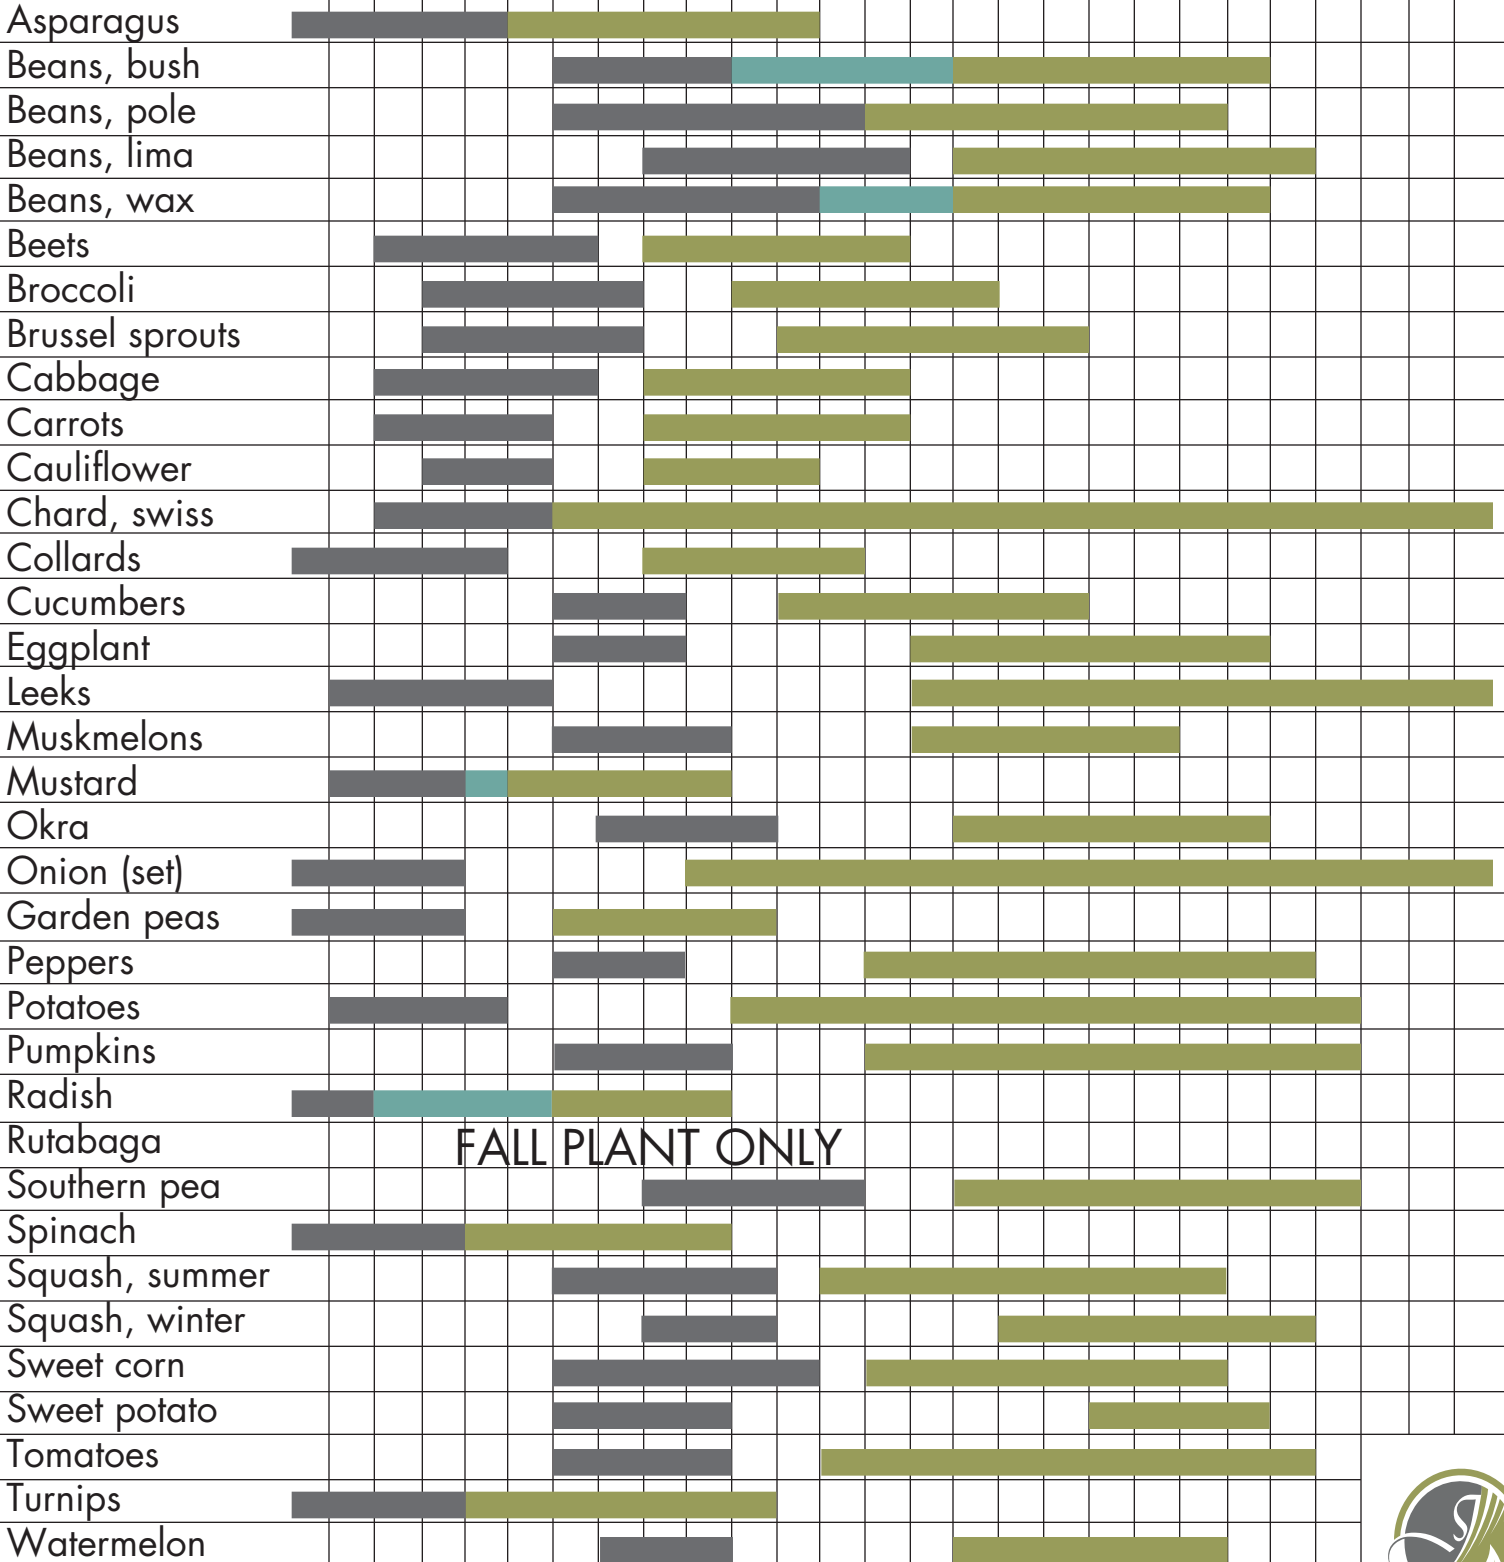

SPRING VEGETABLE PLANTING DATES

*Column 0 is average last frost for Olney

200 November 17
 190 November 7
 180 October 28
 170 October 18
 160 October 8
 150 September 28
 140 September 18
 130 September 8
 120 August 29
 110 August 19
 100 August 9
 90 July 30
 80 July 20
 70 July 10
 60 June 30
 50 June 20
 40 June 10
 30 May 31
 20 May 21
 10 May 11
 0 May 1
 10 April 21
 20 April 11
 30 April 1
 40 March 22
 50 March 12
 60 March 2

Planting Period Plant and Harvest Harvest Period